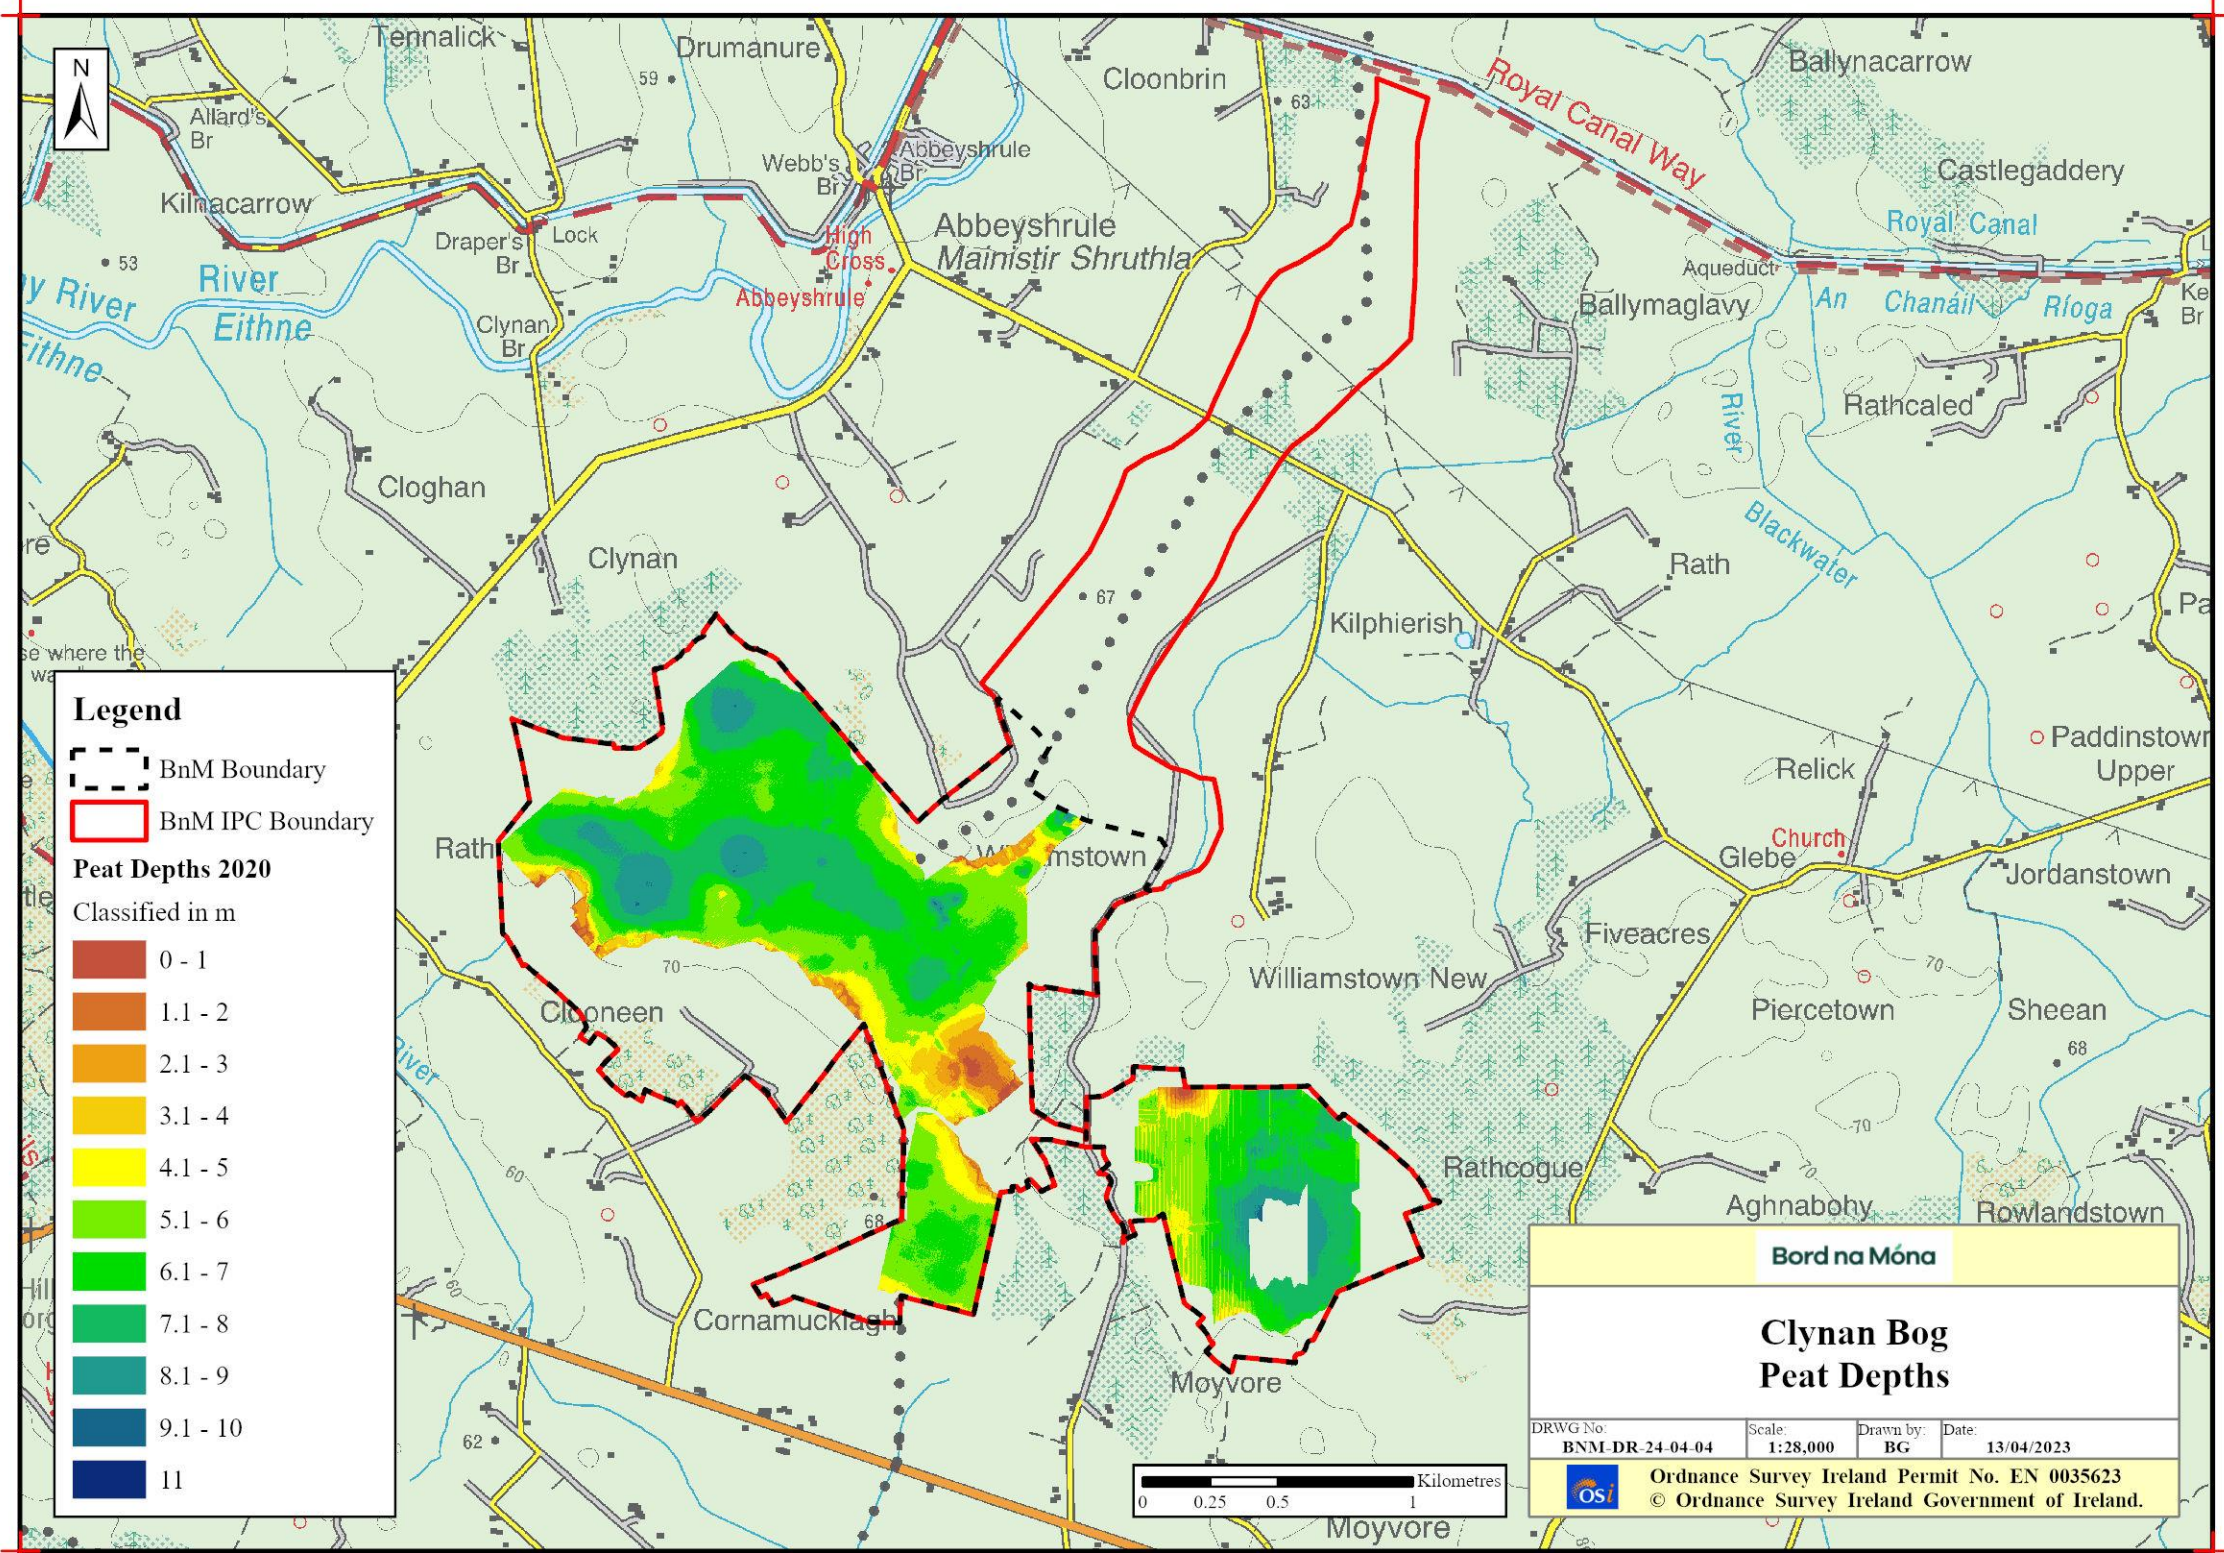

Bord na Móna would like to thank and acknowledge RPS Consultants for their input into this document and the provision of data for inclusion in these maps.

Table of Contents

Bog Site Information Maps	4
BNM-DR_24-09-01: Site Location Map.....	5
BNM-DR_24-09-02: Structures and Sampling.....	6
BNM-DR_24-09-04: Peat Depths	7
BNM-DR_24-09-17: Current Habitat Map	8
BNM-DR_24-09-21: Aerial Imagery 2000	9
BNM-DR_24-09-22: Aerial Imagery 2020	10
BNM-DR_24-09-23: Proximity Designated Sites.....	11
BNM-DR_24-09-24: Bog Group Map	12
Hydrology / Topography Maps	13
BNM-DR_24-09-WQ01: Water Quality Map.....	14
BNM-DR_24-09-SP01: Sampling Points	15
BNM-DR_24-09-03: LiDAR Map	16
BNM-DR_24-09-09: Depression Analysis.....	17
BNM-DR_24-09-13: General Drainage Map	18
Rehabilitation Maps	19
BNM-DR_24-09-05: Enhanced Rehabilitation Measures.....	20
BNM-DR_24-09-20: Standard Rehabilitation Measures.....	21

Bog Site Information Maps

Legend

- BnM Boundary
- BnM IPC Boundary

Bord na Móna

**Clynan Bog
Bog Site Location**

DRWG No: BNM-DR 24-09-01	Scale: 1:50,000	Drawn by: BG	Date: 15/03/2023
Ordnance Survey Ireland Permit No. EN 0035623 © Ordnance Survey Ireland Government of Ireland.			

Legend

- BnM Boundary
- BnM IPC Boundary
- General BnM Habitats**
- bare peat
- bog
- built
- conifer plantation
- cutover bog
- fen
- grassland or agriculture
- heath
- pioneer open cutaway habitats
- riparian
- scrub
- woodland