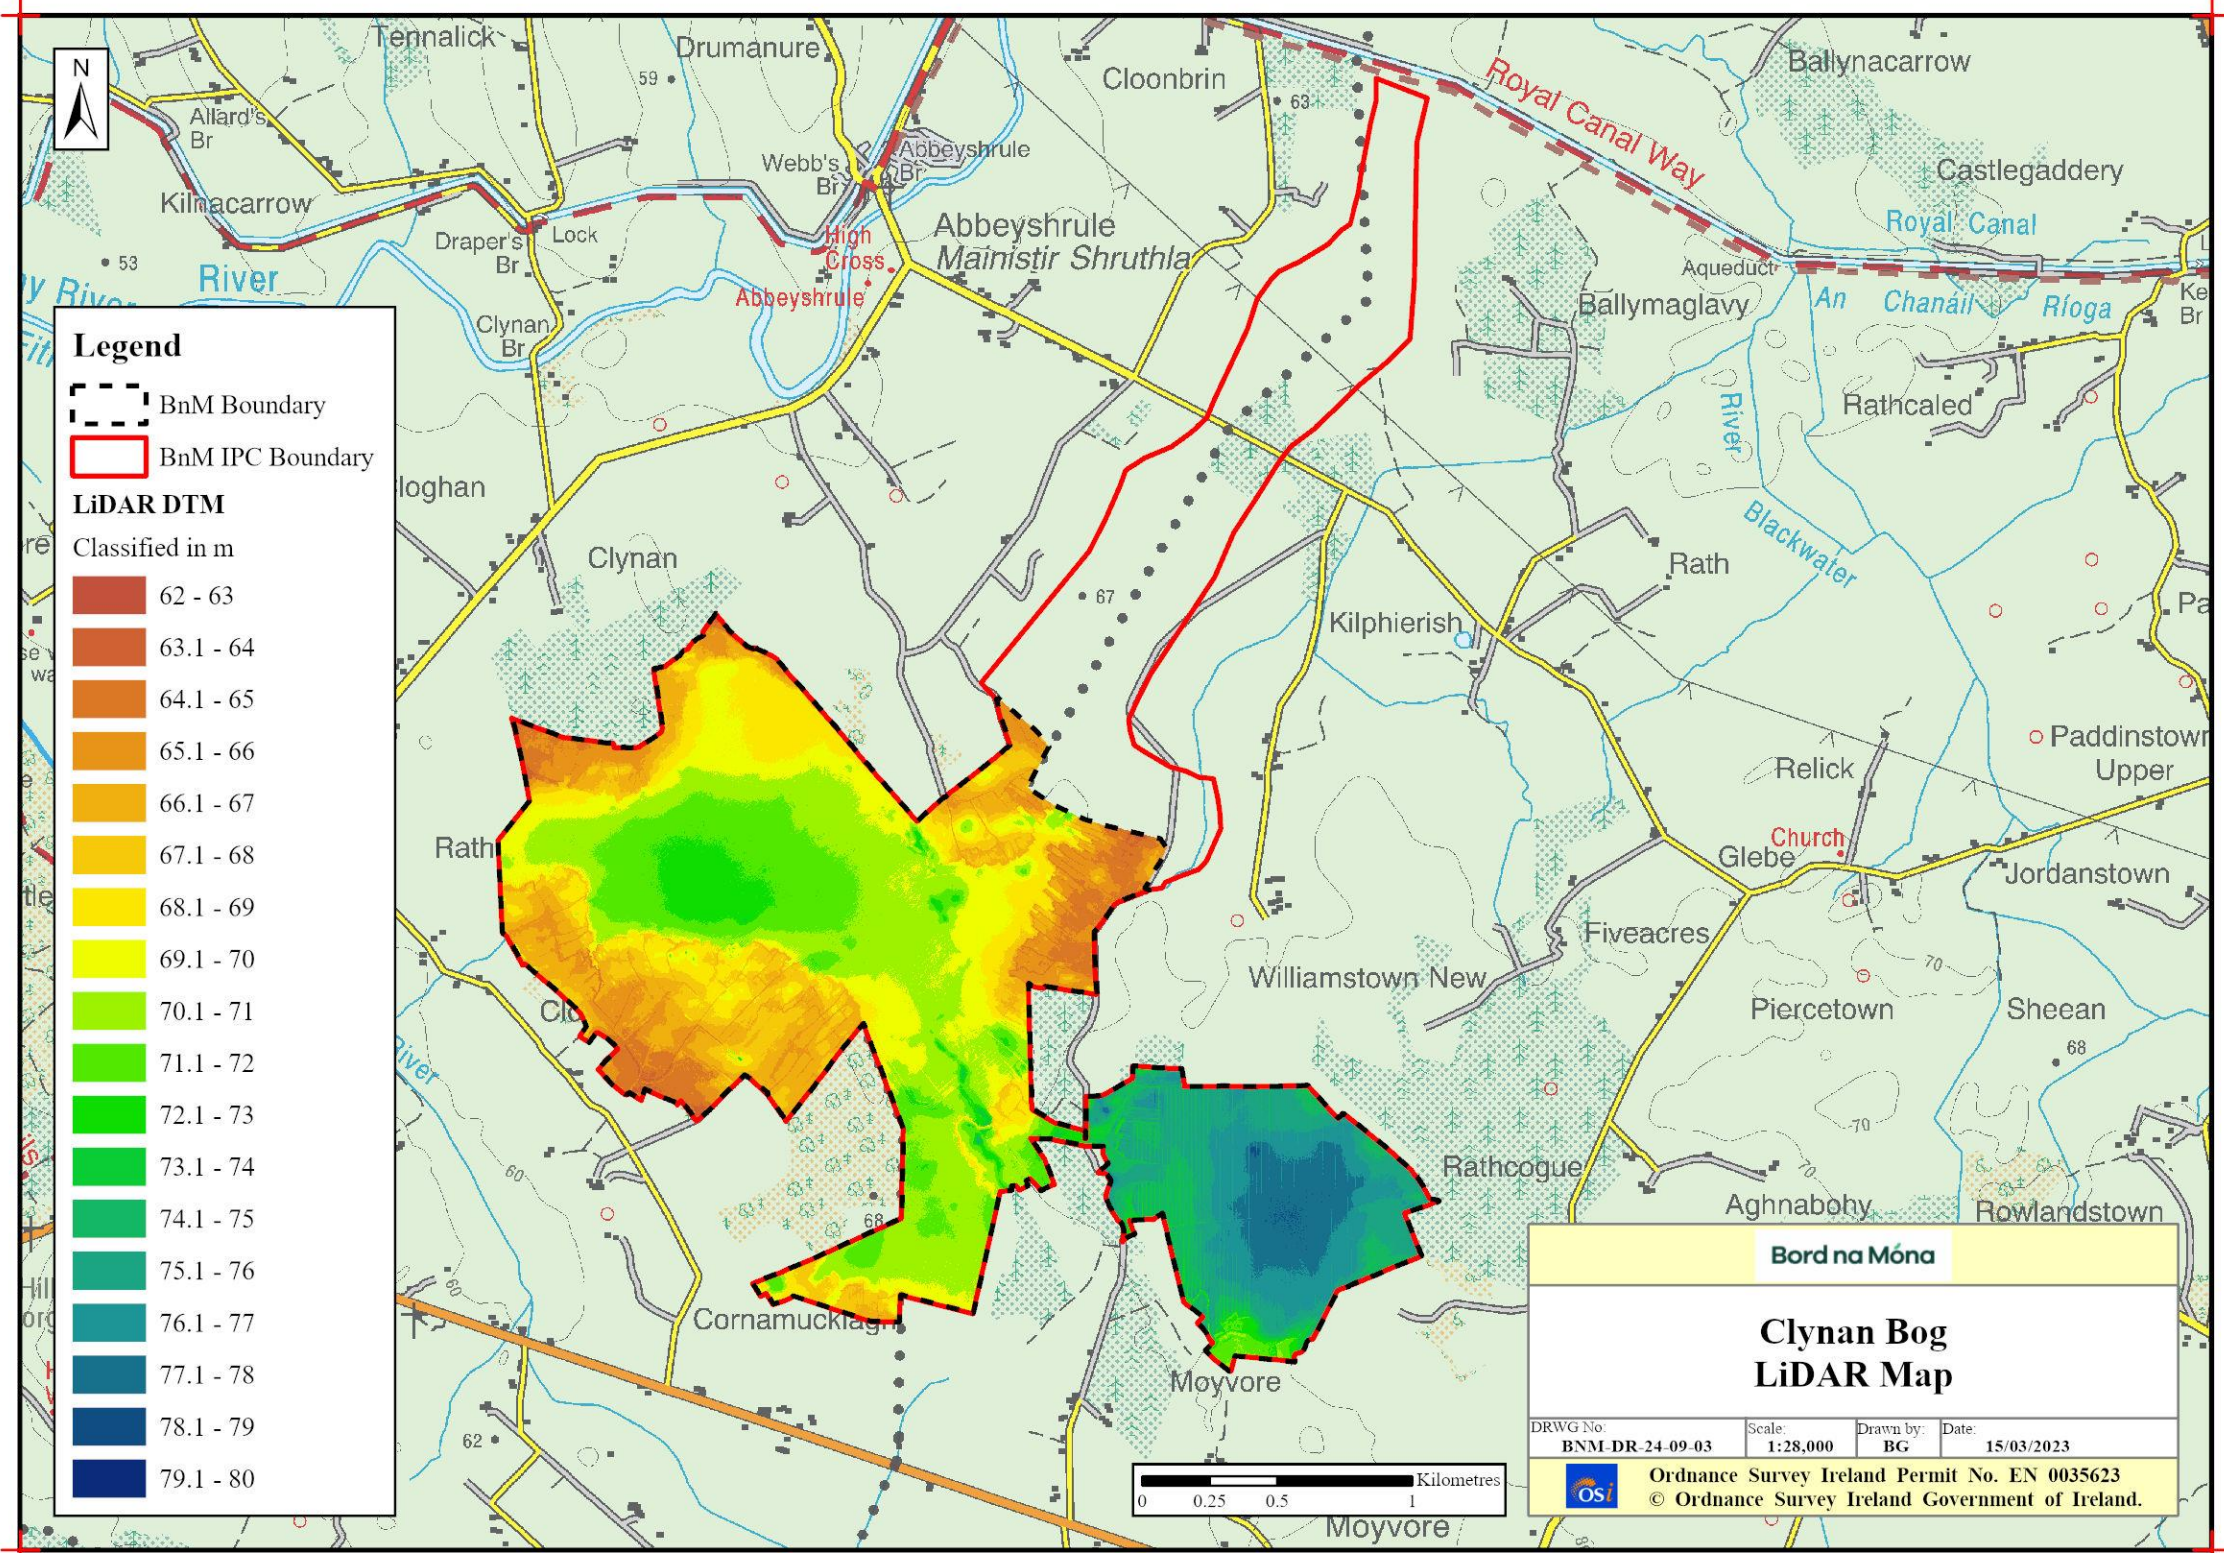

Bord na Móna

Clynan Bog Rehab Plan GIS Map Book 2023

Document Control Sheet						
Document Name:	Clynan Bog Rehab Plan GIS Map Book 2023					
Document File Path:						
Document Status:	Final v1.0					
This document comprises:	DCS	TOC	Text (Body)	References	Maps	No. of Appendices
	1	1	0	0	15	0
Rev.	0.1	Author(s):		Checked By:		Approved By:
	Name(s):	BG		ML		MMcC
	Date:	15/03/2023		15/03/2023		15/03/2023
Rev.	1.0	Author(s):		Checked By:		Approved By:
	Name(s):	BG		ML		MMcC
	Date:	19/04/2023		19/04/2023		19/04/2023

Legend

- BnM Boundary
- BnM IPC Boundary
- General BnM Habitats**
- bare peat
- bog
- built
- conifer plantation
- cutover bog
- fen
- grassland or agriculture
- heath
- pioneer open cutaway habitats
- riparian
- scrub
- woodland

Ordnance Survey Ireland Permit No. EN 0035623
 © Ordnance Survey Ireland Government of Ireland.

Hydrology / Topography Maps

Rehabilitation Maps