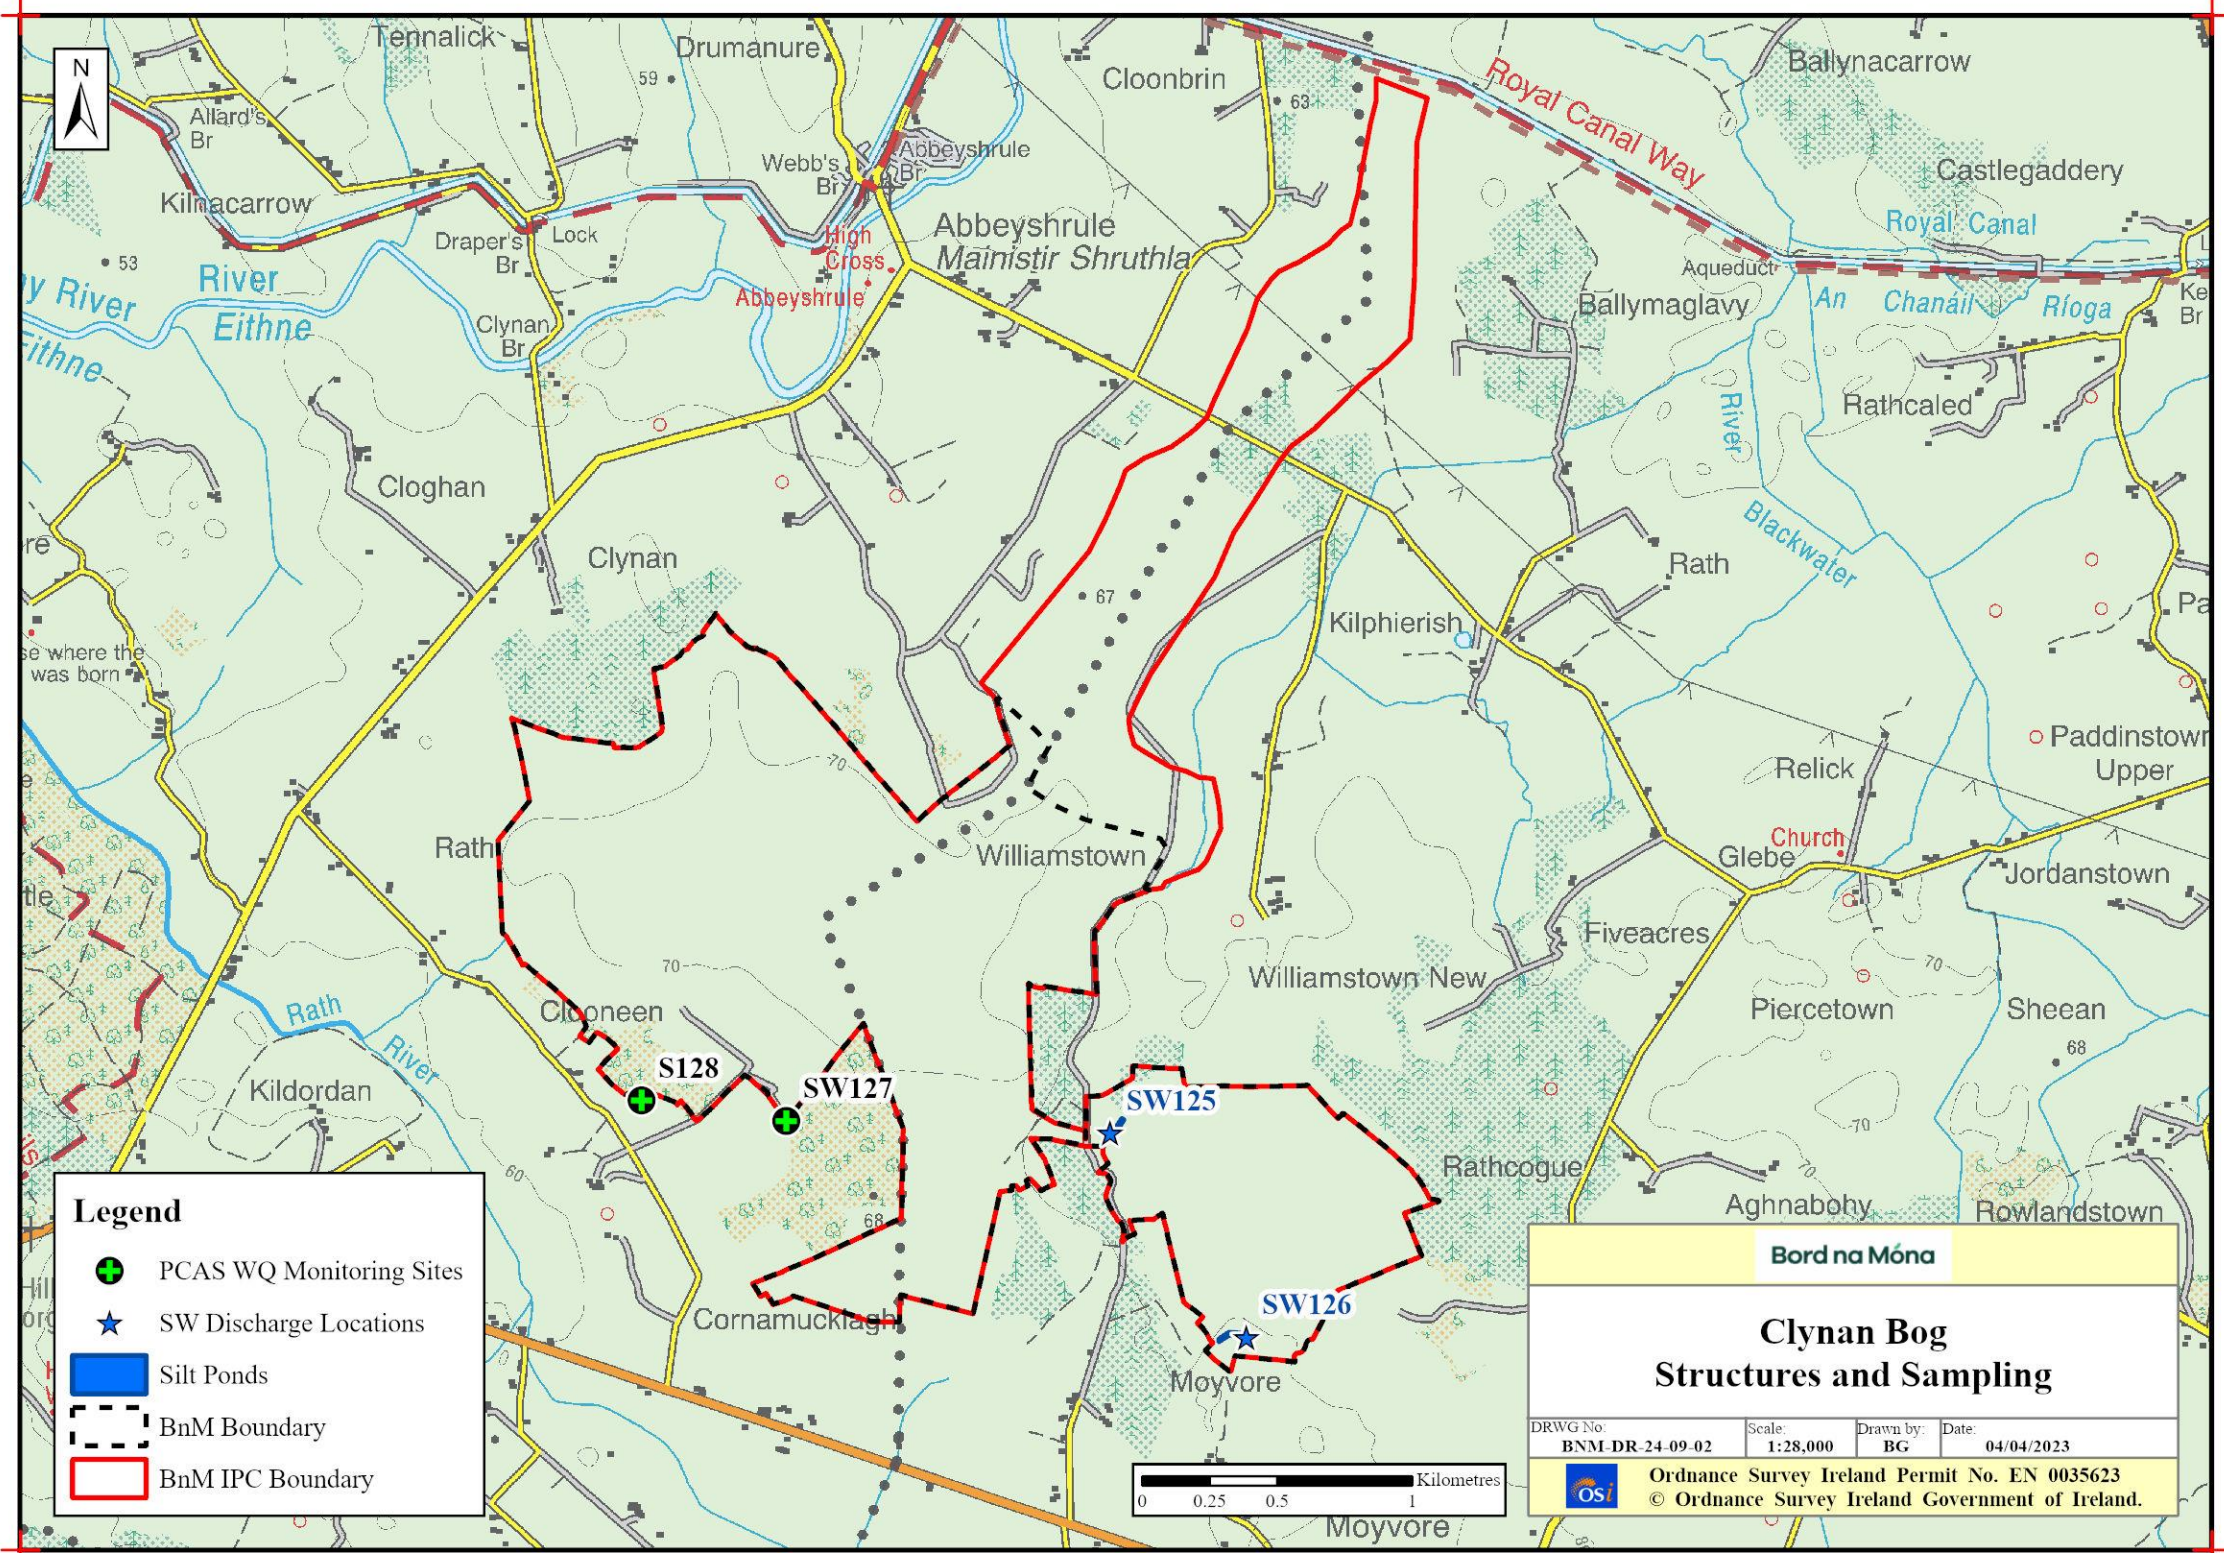

Bog Site Information Maps

Legend

- BnM Boundary
- BnM IPC Boundary

Bord na Móna

**Clynan Bog
Bog Site Location**

DRWG No: BNM-DR 24-09-01	Scale: 1:50,000	Drawn by: BG	Date: 15/03/2023
Ordnance Survey Ireland Permit No. EN 0035623 © Ordnance Survey Ireland Government of Ireland.			

Legend

- BnM Boundary
- BnM IPC Boundary
- General BnM Habitats**
- bare peat
- bog
- built
- conifer plantation
- cutover bog
- fen
- grassland or agriculture
- heath
- pioneer open cutaway habitats
- riparian
- scrub
- woodland