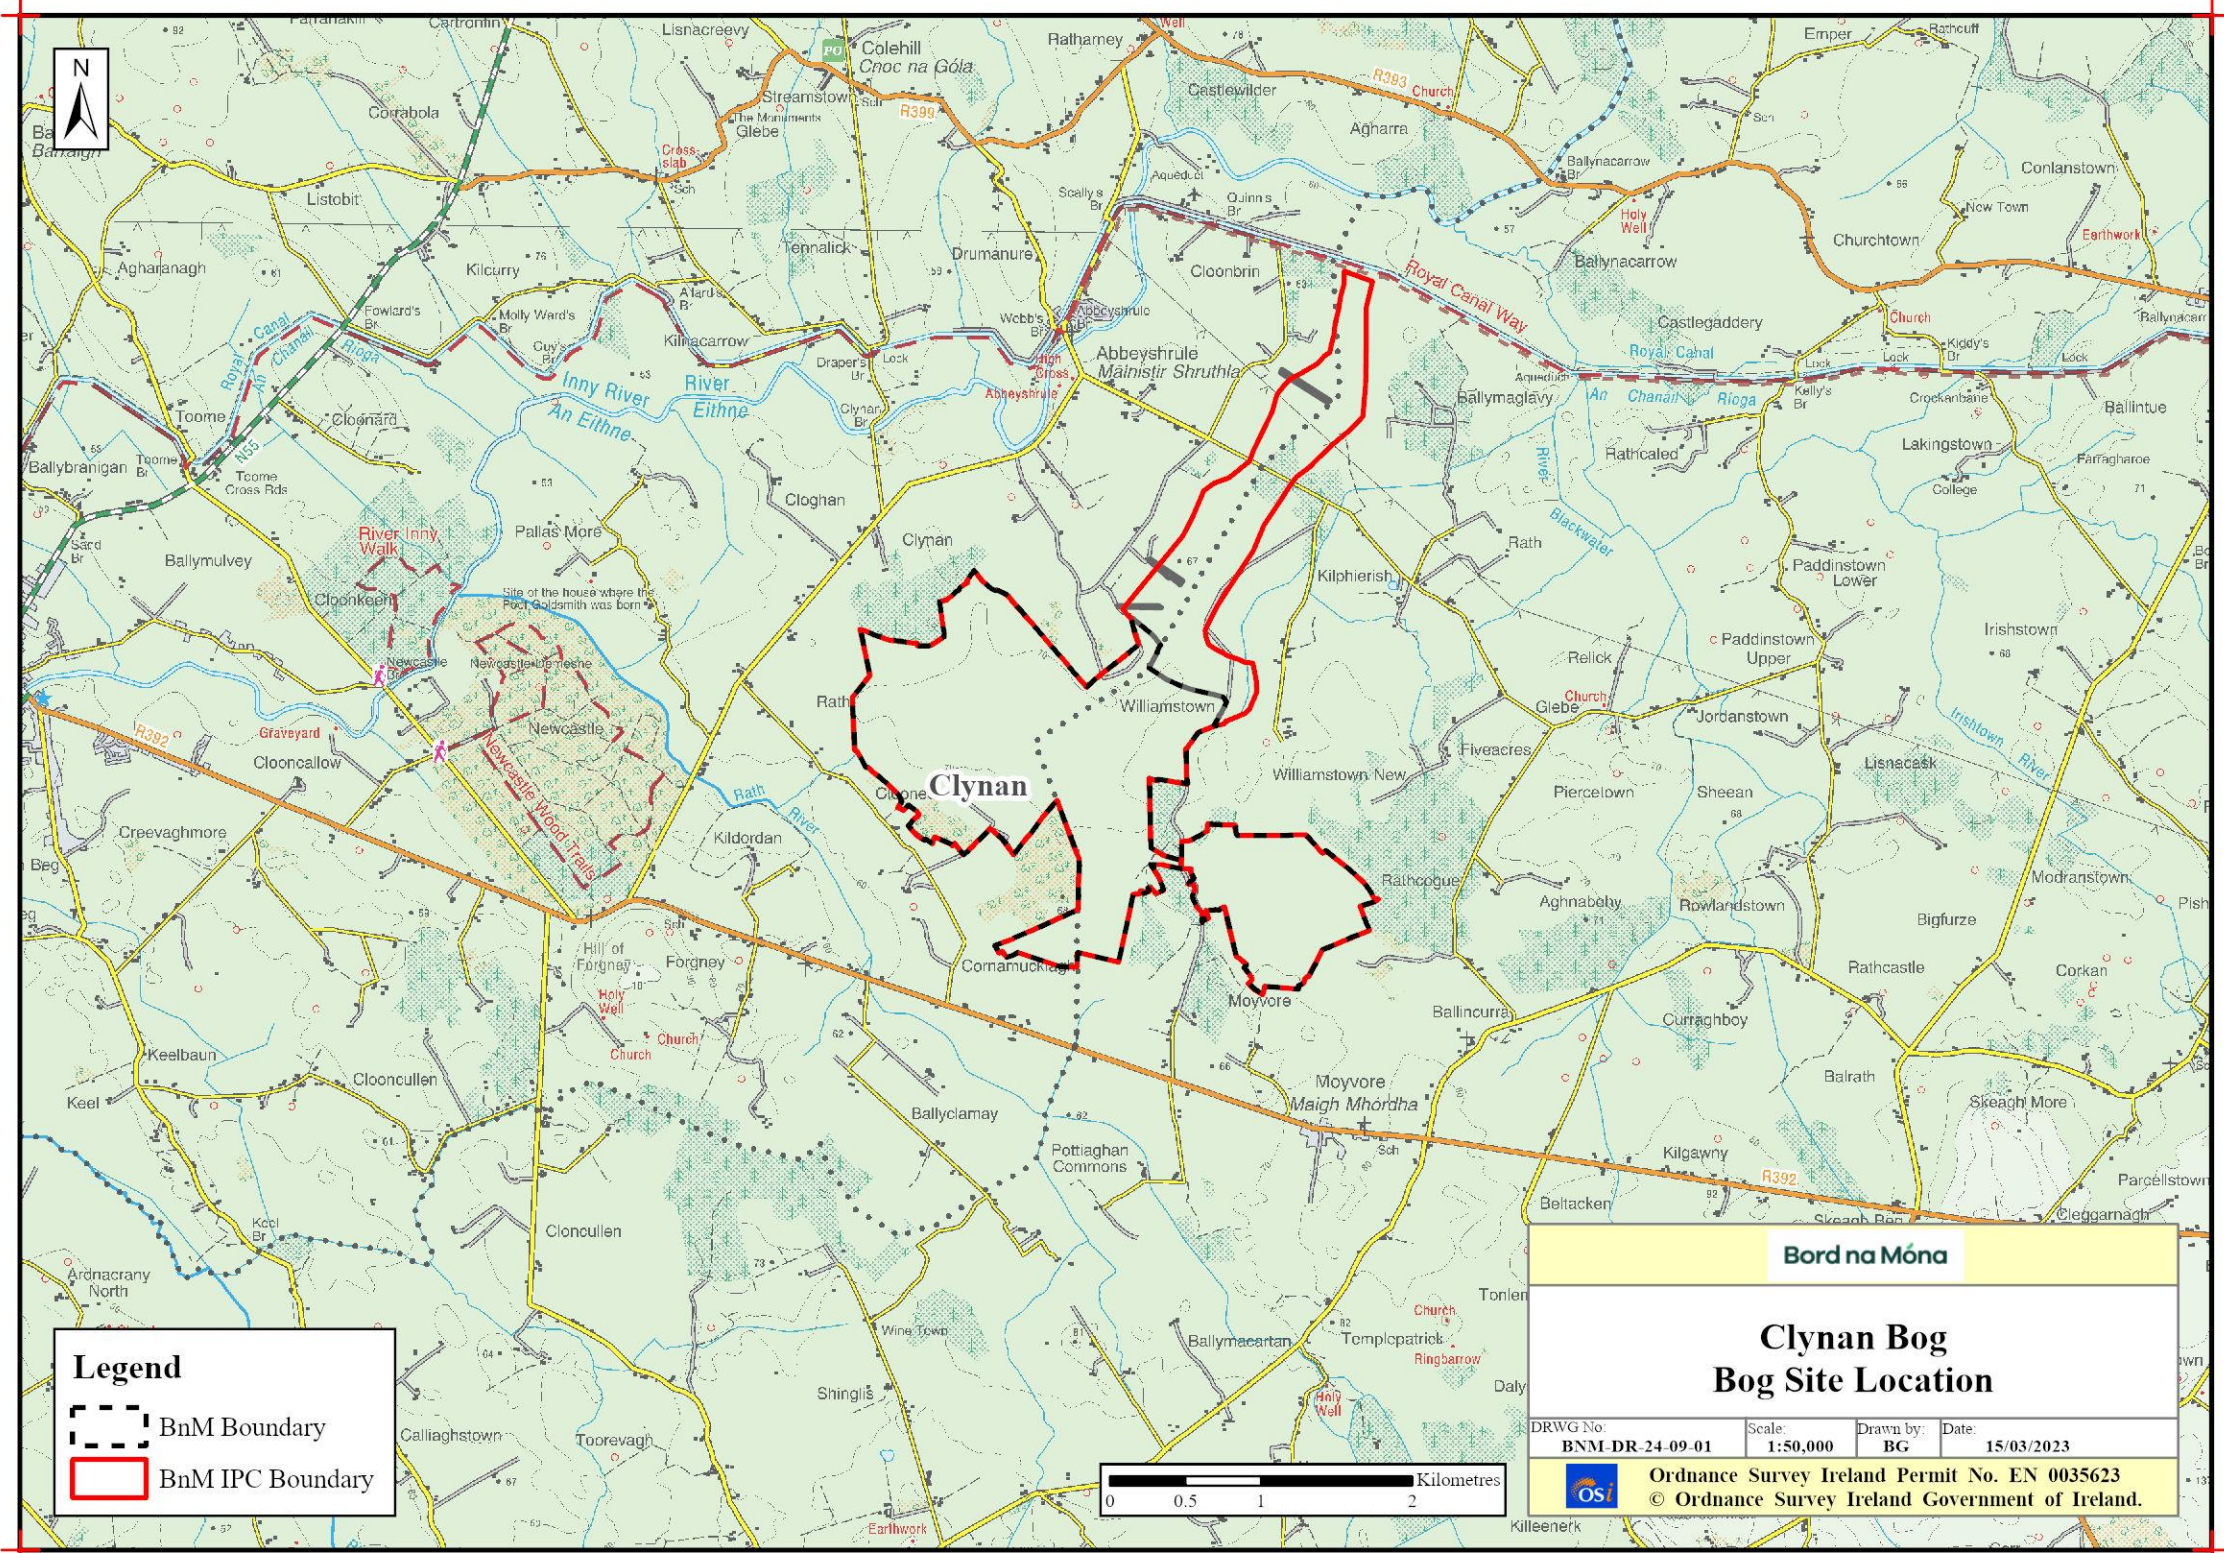

Legend

- BnM Boundary
- BnM IPC Boundary

Bord na Móna

**Clynan Bog
Bog Site Location**

DRWG No: BNM-DR 24-09-01	Scale: 1:50,000	Drawn by: BG	Date: 15/03/2023
Ordnance Survey Ireland Permit No. EN 0035623 © Ordnance Survey Ireland Government of Ireland.