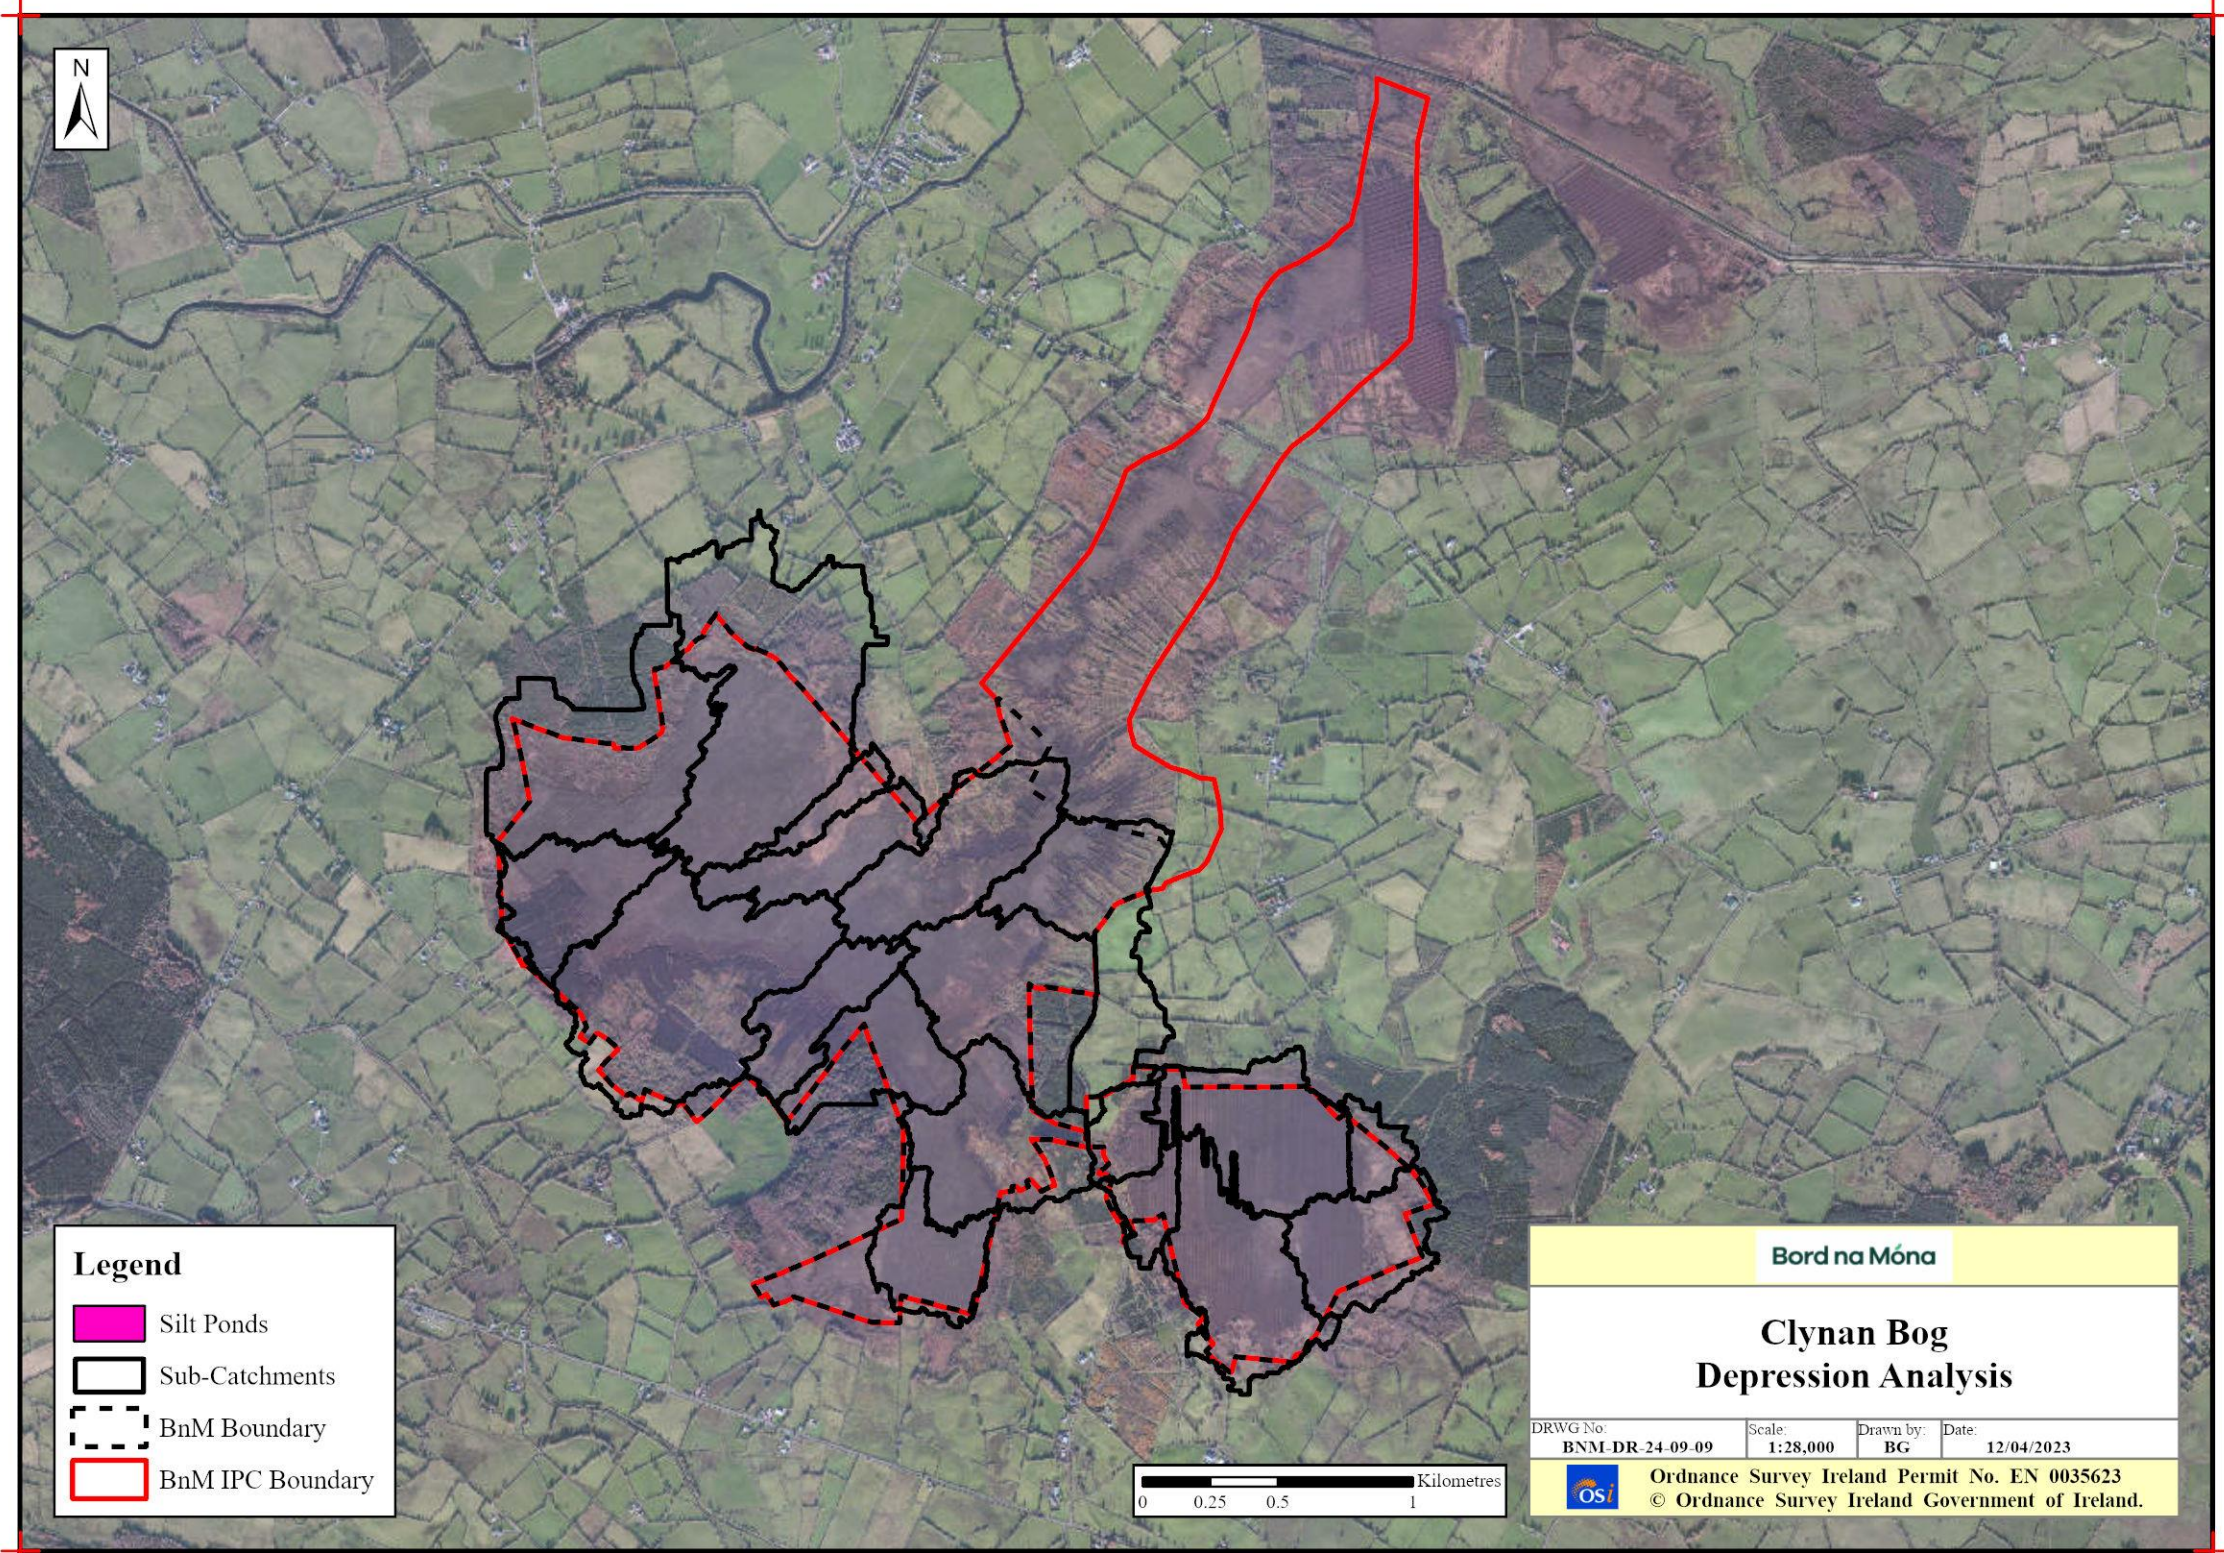

Bord na Móna would like to thank and acknowledge RPS Consultants for their input into this document and the provision of data for inclusion in these maps.

Table of Contents

Bog Site Information Maps	4
BNM-DR_24-09-01: Site Location Map.....	5
BNM-DR_24-09-02: Structures and Sampling.....	6
BNM-DR_24-09-04: Peat Depths	7
BNM-DR_24-09-17: Current Habitat Map	8
BNM-DR_24-09-21: Aerial Imagery 2000	9
BNM-DR_24-09-22: Aerial Imagery 2020	10
BNM-DR_24-09-23: Proximity Designated Sites.....	11
BNM-DR_24-09-24: Bog Group Map	12
Hydrology / Topography Maps	13
BNM-DR_24-09-WQ01: Water Quality Map.....	14
BNM-DR_24-09-SP01: Sampling Points	15
BNM-DR_24-09-03: LiDAR Map	16
BNM-DR_24-09-09: Depression Analysis.....	17
BNM-DR_24-09-13: General Drainage Map	18
Rehabilitation Maps	19
BNM-DR_24-09-05: Enhanced Rehabilitation Measures.....	20
BNM-DR_24-09-20: Standard Rehabilitation Measures.....	21

Legend

- BnM Boundary
- BnM IPC Boundary
- General BnM Habitats**
- bare peat
- bog
- built
- conifer plantation
- cutover bog
- fen
- grassland or agriculture
- heath
- pioneer open cutaway habitats
- riparian
- scrub
- woodland

Ordnance Survey Ireland Permit No. EN 0035623
 © Ordnance Survey Ireland Government of Ireland.

Hydrology / Topography Maps

Rehabilitation Maps