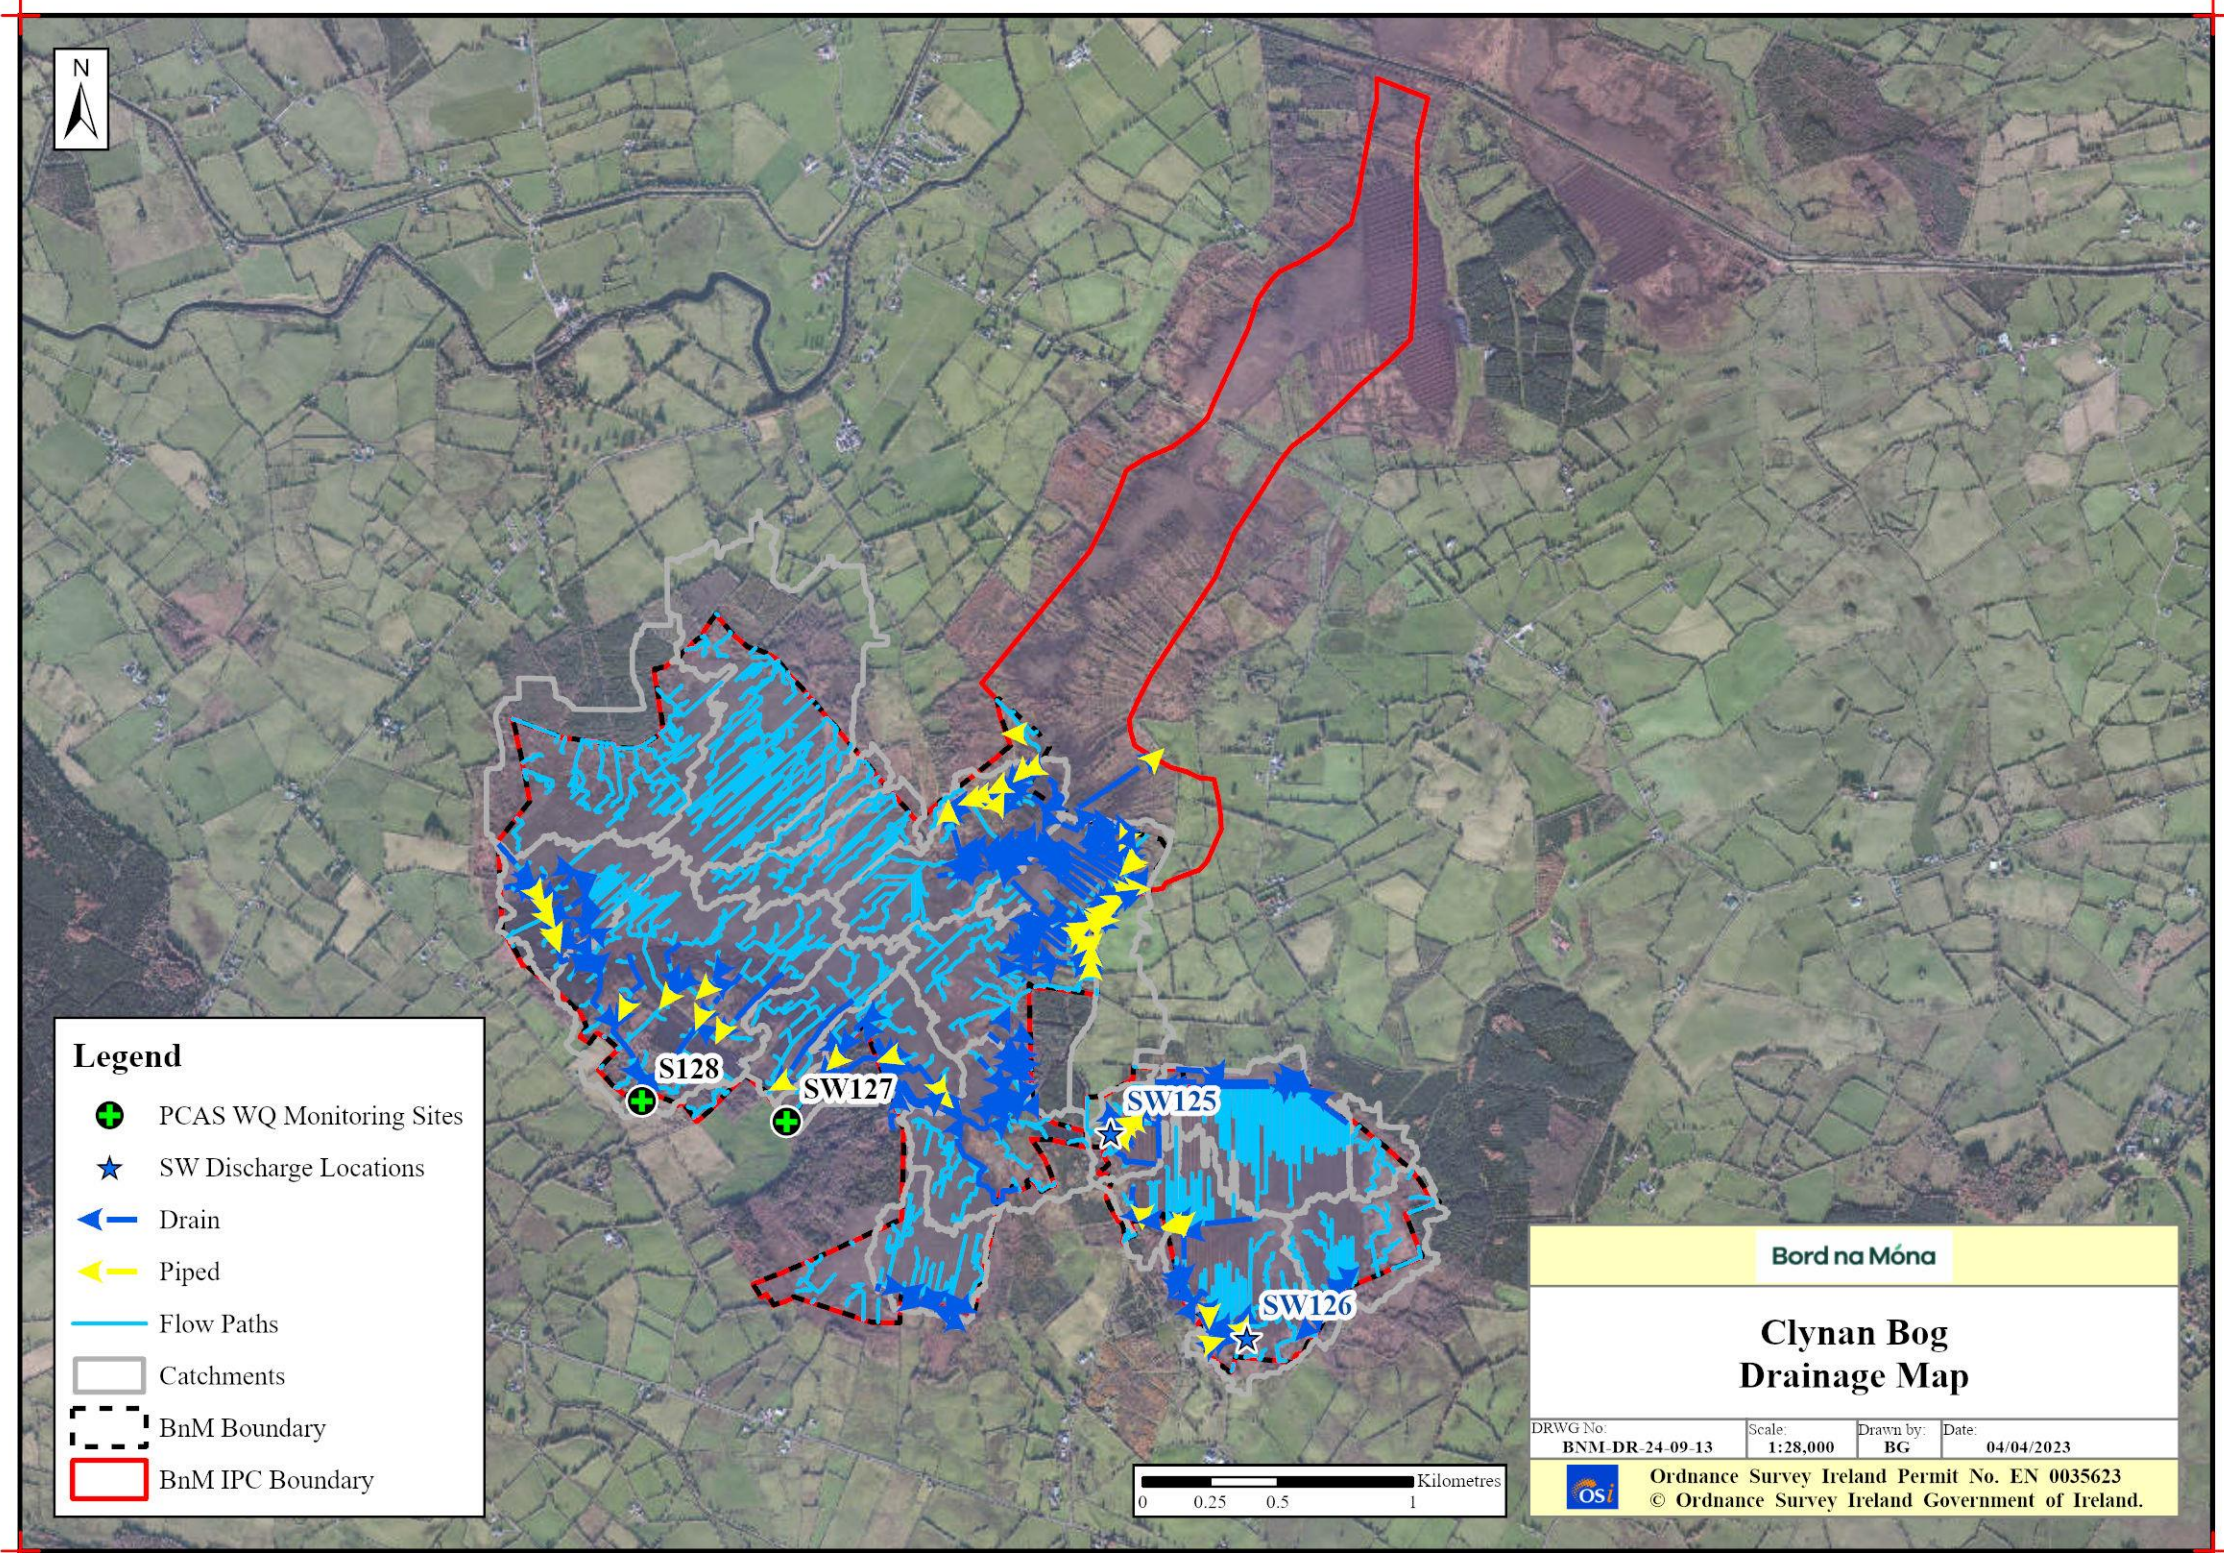

Bord na Móna would like to thank and acknowledge RPS Consultants for their input into this document and the provision of data for inclusion in these maps.

Table of Contents

Bog Site Information Maps	4
BNM-DR_24-09-01: Site Location Map.....	5
BNM-DR_24-09-02: Structures and Sampling.....	6
BNM-DR_24-09-04: Peat Depths	7
BNM-DR_24-09-17: Current Habitat Map	8
BNM-DR_24-09-21: Aerial Imagery 2000	9
BNM-DR_24-09-22: Aerial Imagery 2020	10
BNM-DR_24-09-23: Proximity Designated Sites.....	11
BNM-DR_24-09-24: Bog Group Map	12
Hydrology / Topography Maps	13
BNM-DR_24-09-WQ01: Water Quality Map.....	14
BNM-DR_24-09-SP01: Sampling Points	15
BNM-DR_24-09-03: LiDAR Map	16
BNM-DR_24-09-09: Depression Analysis.....	17
BNM-DR_24-09-13: General Drainage Map	18
Rehabilitation Maps	19
BNM-DR_24-09-05: Enhanced Rehabilitation Measures.....	20
BNM-DR_24-09-20: Standard Rehabilitation Measures.....	21

Legend

- BnM Boundary
- BnM IPC Boundary
- General BnM Habitats**
- bare peat
- bog
- built
- conifer plantation
- cutover bog
- fen
- grassland or agriculture
- heath
- pioneer open cutaway habitats
- riparian
- scrub
- woodland

Ordnance Survey Ireland Permit No. EN 0035623
 © Ordnance Survey Ireland Government of Ireland.

Hydrology / Topography Maps

Rehabilitation Maps