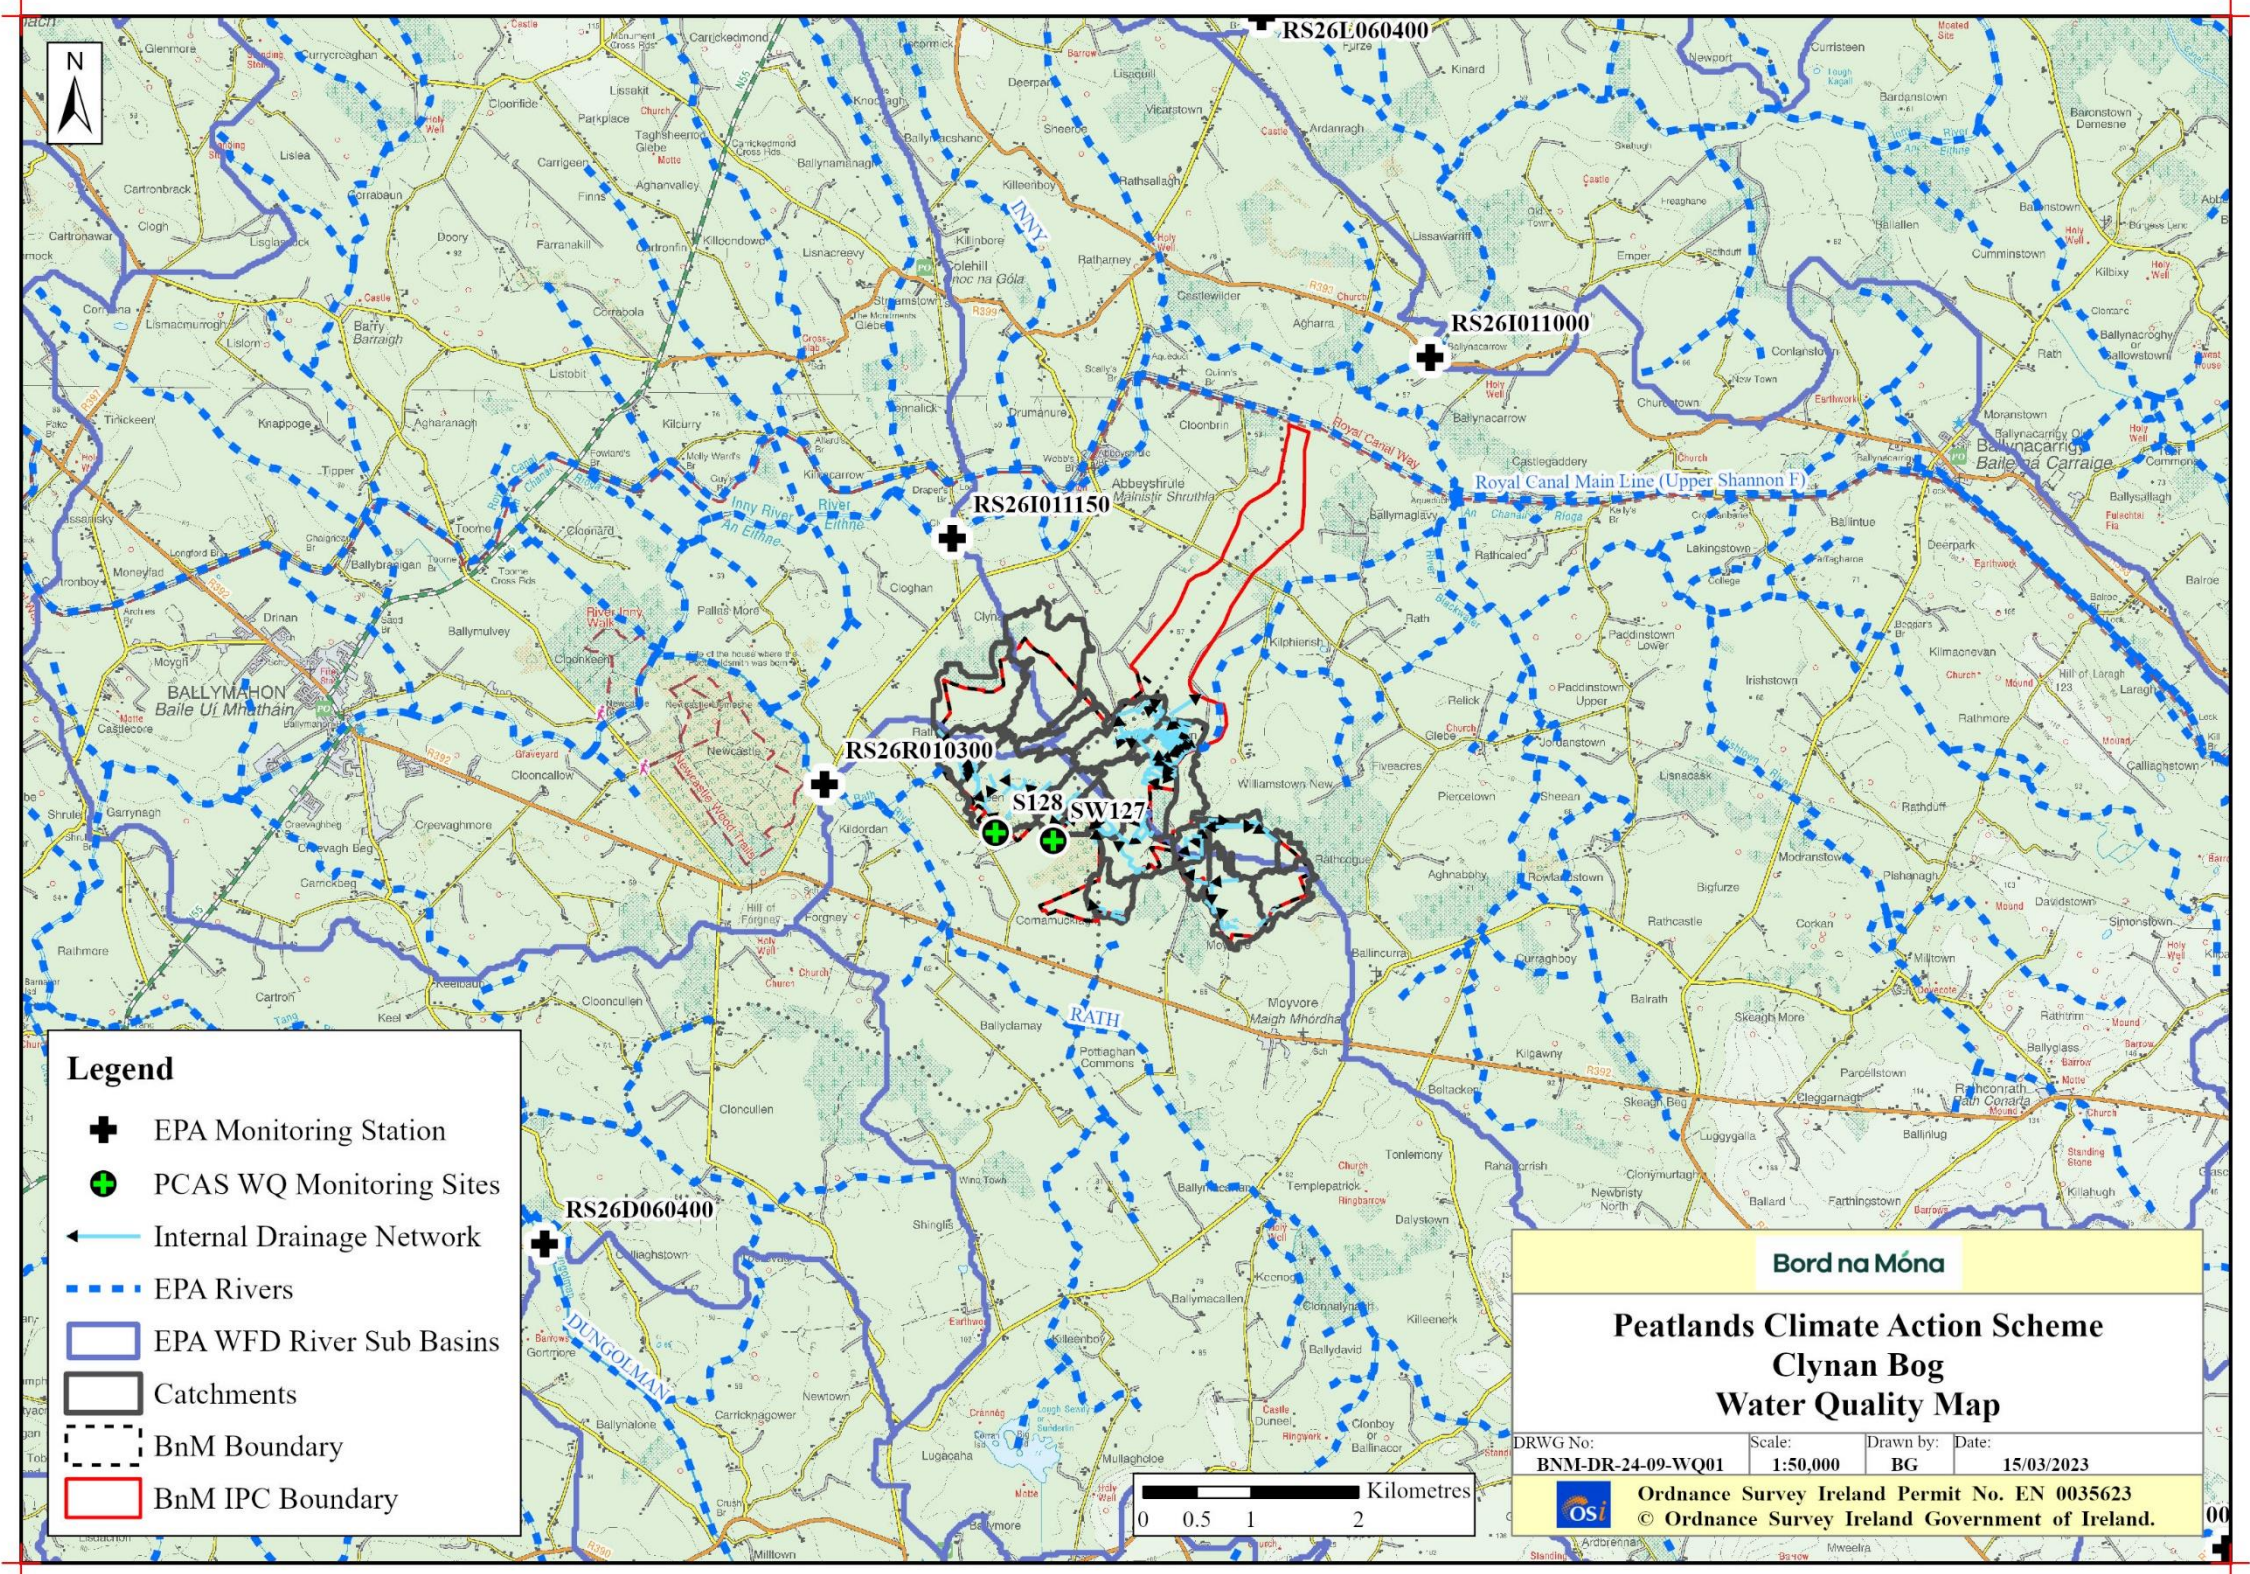

Bord na Móna would like to thank and acknowledge RPS Consultants for their input into this document and the provision of data for inclusion in these maps.

Table of Contents

Bog Site Information Maps	4
BNM-DR_24-09-01: Site Location Map.....	5
BNM-DR_24-09-02: Structures and Sampling.....	6
BNM-DR_24-09-04: Peat Depths	7
BNM-DR_24-09-17: Current Habitat Map	8
BNM-DR_24-09-21: Aerial Imagery 2000	9
BNM-DR_24-09-22: Aerial Imagery 2020	10
BNM-DR_24-09-23: Proximity Designated Sites.....	11
BNM-DR_24-09-24: Bog Group Map	12
Hydrology / Topography Maps	13
BNM-DR_24-09-WQ01: Water Quality Map.....	14
BNM-DR_24-09-SP01: Sampling Points	15
BNM-DR_24-09-03: LiDAR Map	16
BNM-DR_24-09-09: Depression Analysis.....	17
BNM-DR_24-09-13: General Drainage Map	18
Rehabilitation Maps	19
BNM-DR_24-09-05: Enhanced Rehabilitation Measures.....	20
BNM-DR_24-09-20: Standard Rehabilitation Measures.....	21

Legend

- BnM Boundary
- BnM IPC Boundary
- General BnM Habitats**
- bare peat
- bog
- built
- conifer plantation
- cutover bog
- fen
- grassland or agriculture
- heath
- pioneer open cutaway habitats
- riparian
- scrub
- woodland

Ordnance Survey Ireland Permit No. EN 0035623
 © Ordnance Survey Ireland Government of Ireland.

Hydrology / Topography Maps

Rehabilitation Maps