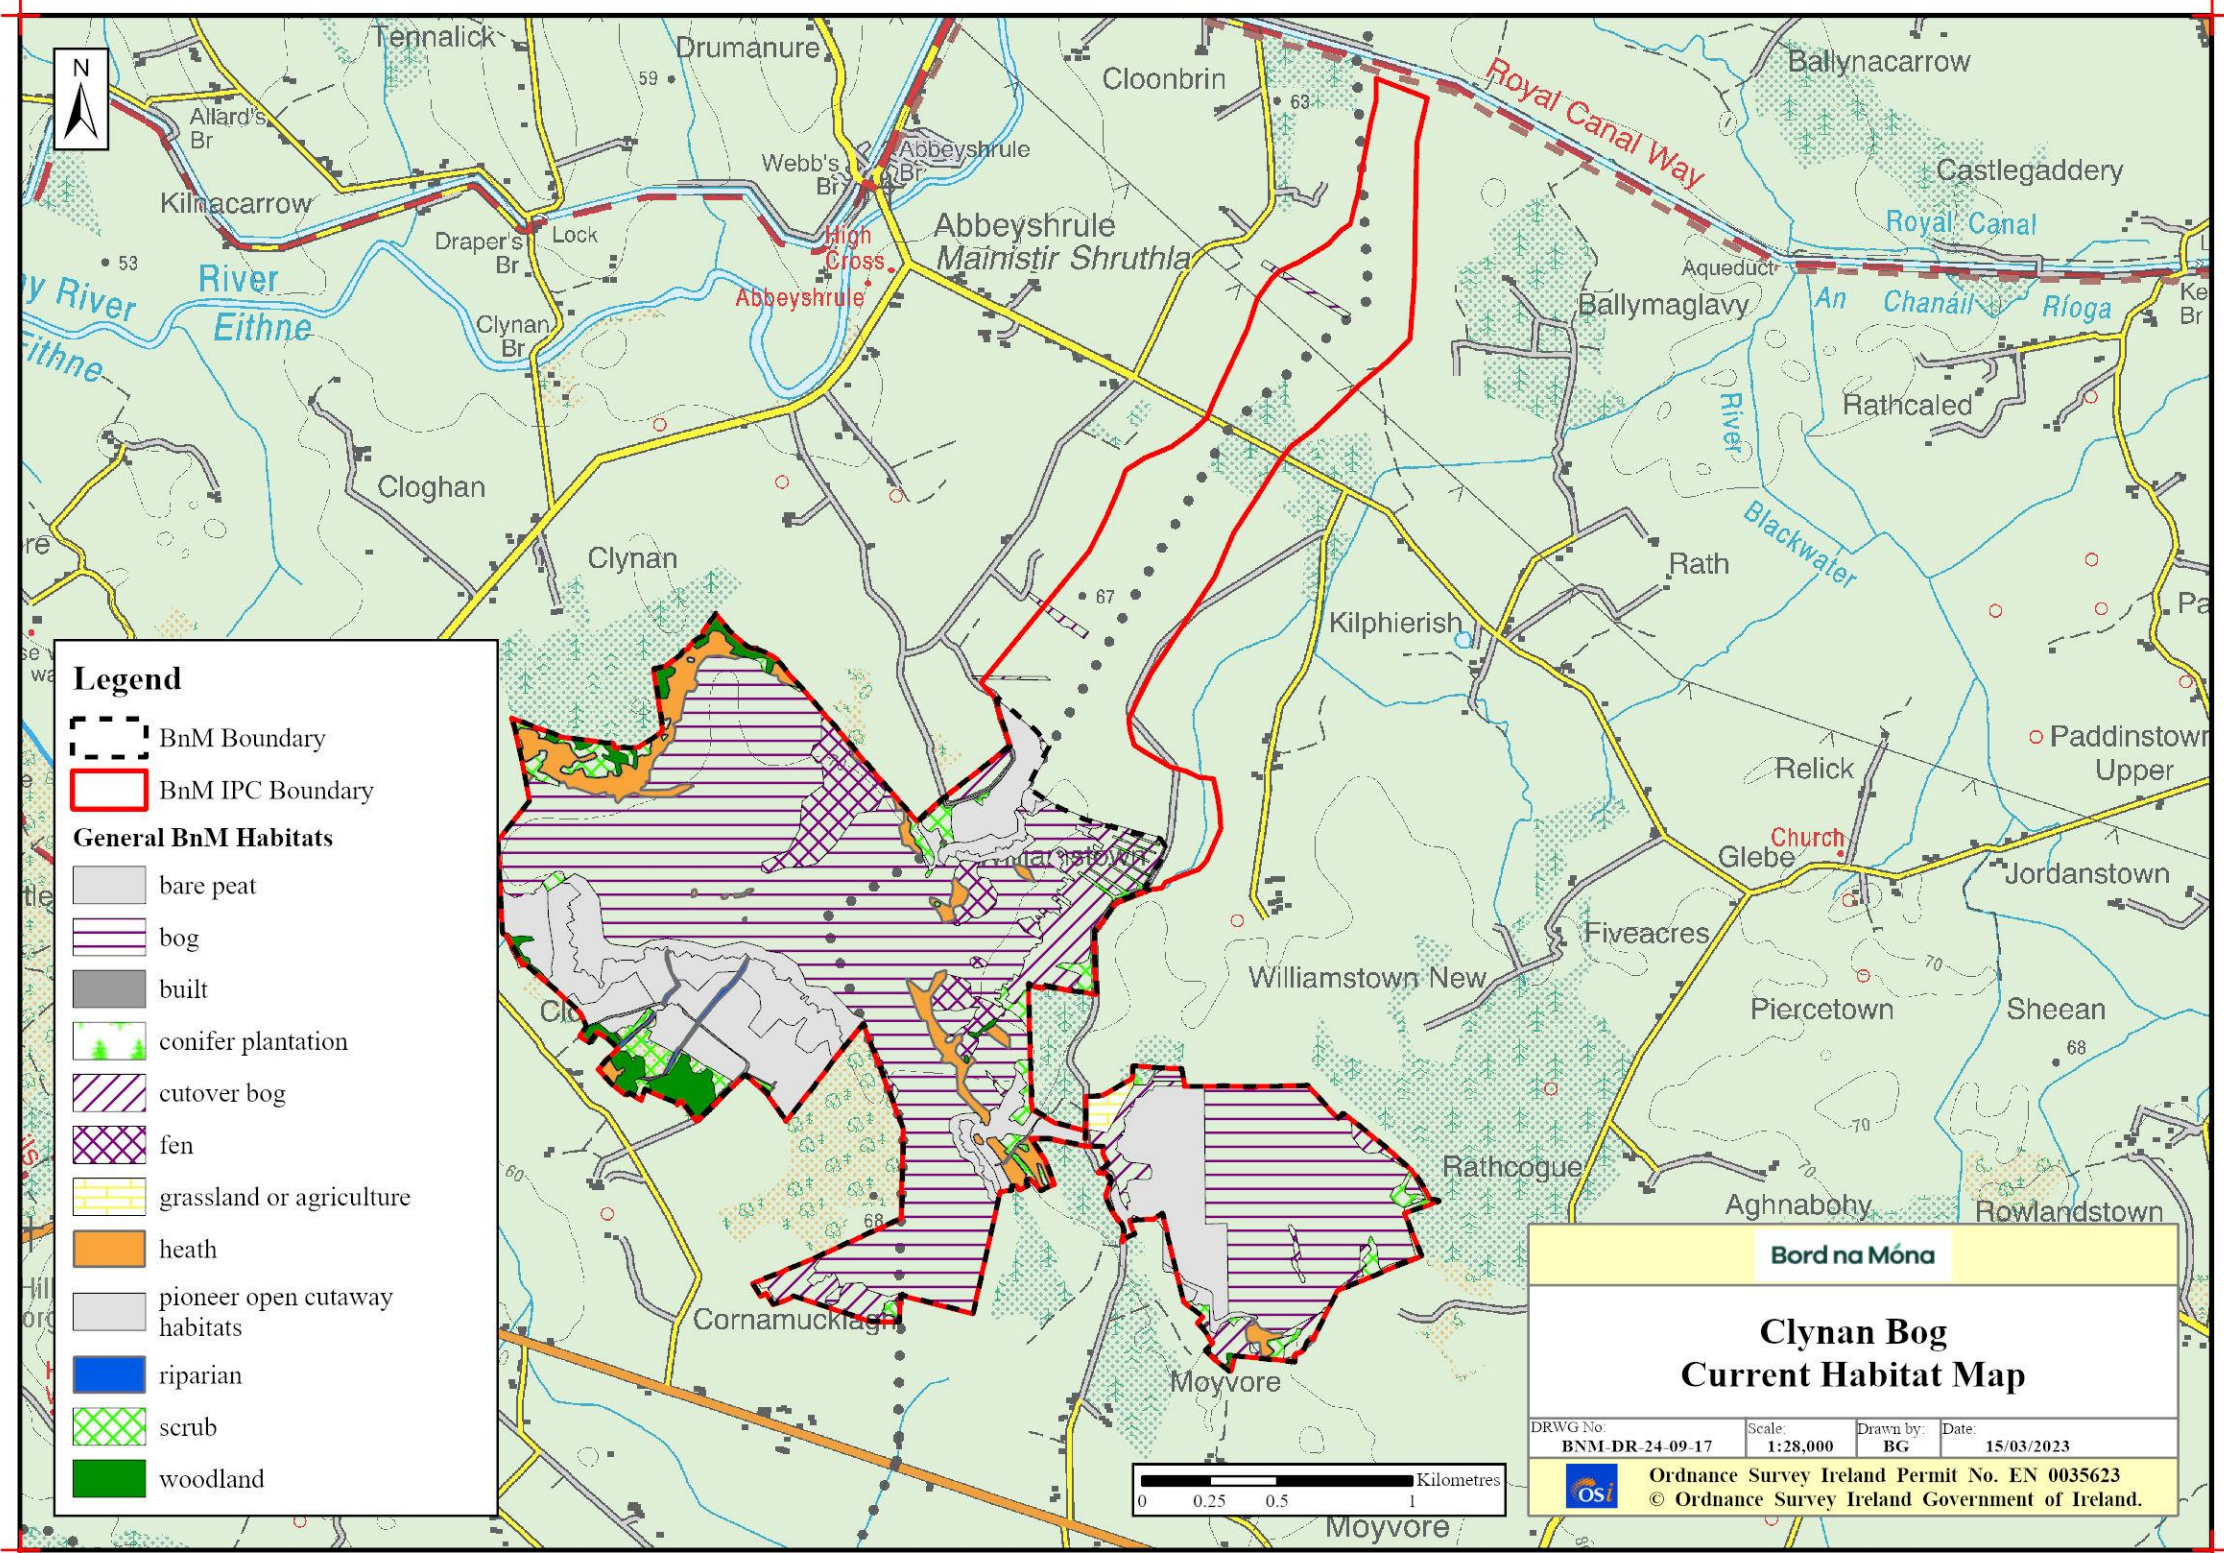

Bog Site Information Maps

Legend

- BnM Boundary
- BnM IPC Boundary

Bord na Móna

**Clynan Bog
Bog Site Location**

DRWG No: BNM-DR 24-09-01	Scale: 1:50,000	Drawn by: BG	Date: 15/03/2023
Ordnance Survey Ireland Permit No. EN 0035623 © Ordnance Survey Ireland Government of Ireland.			

Legend

- BnM Boundary
- BnM IPC Boundary
- General BnM Habitats**
- bare peat
- bog
- built
- conifer plantation
- cutover bog
- fen
- grassland or agriculture
- heath
- pioneer open cutaway habitats
- riparian
- scrub
- woodland